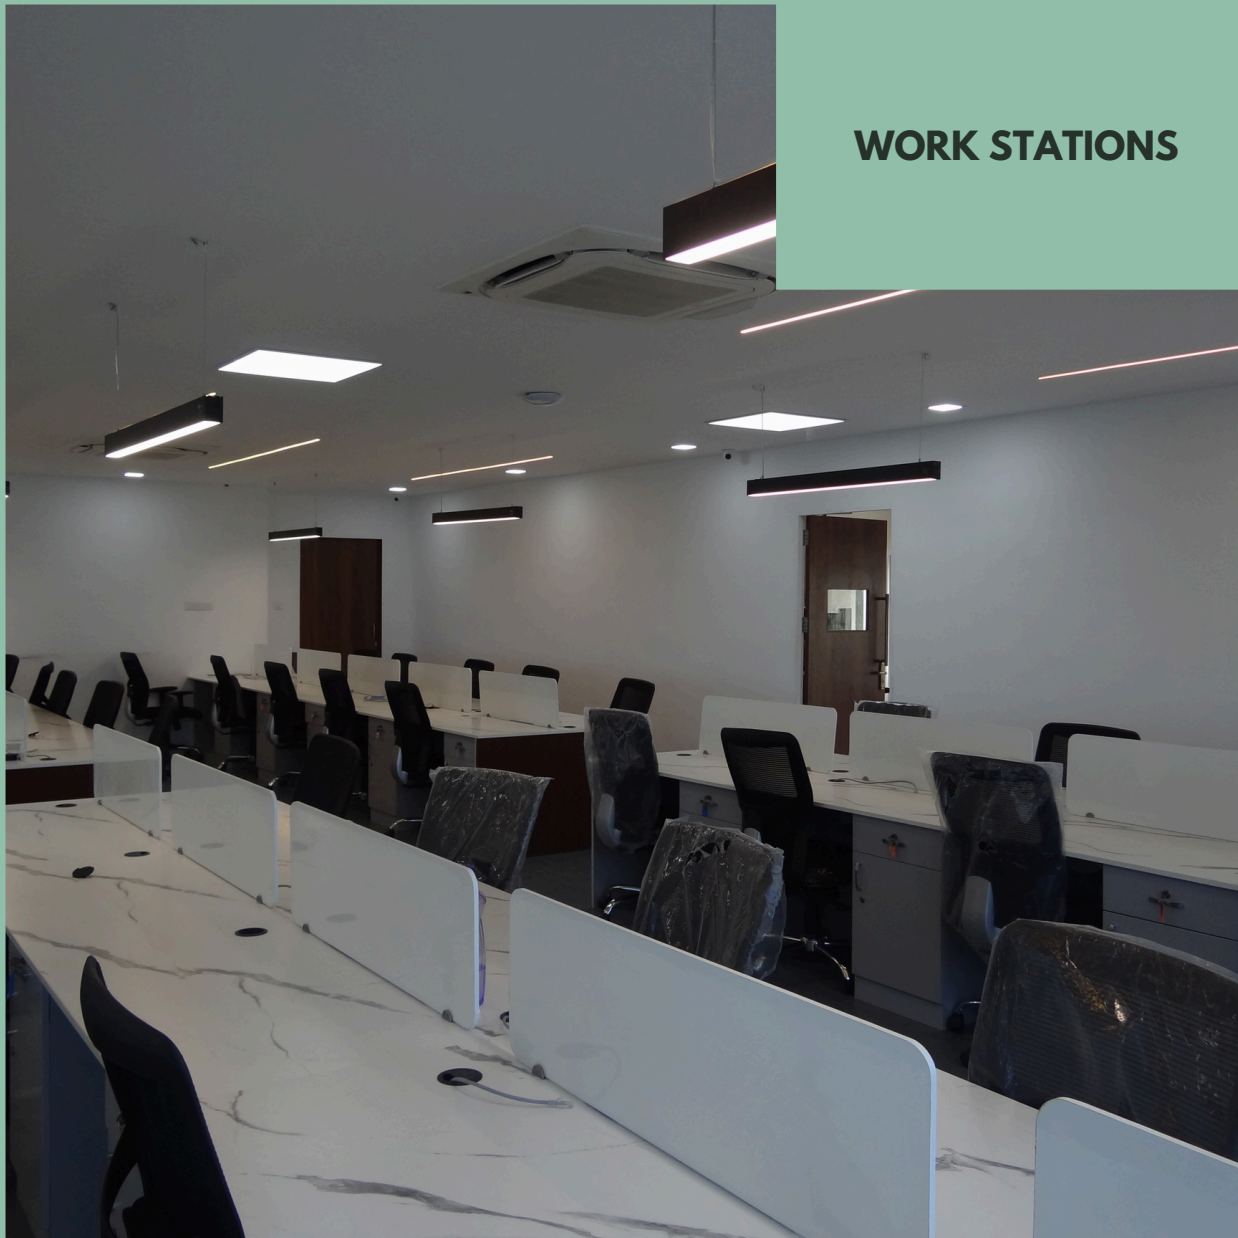

DISCOVER[™]
WORKSPACE

RAMANATHA PURAM

More info / Details
www.discoverworkspace.in

CONFERENCE ROOM

DISCUSSION ROOM

DINNING & PLAY AREA

CAR PARKING

MD ROOM

WORK STATIONS

WORK STATIONS

WORK STATIONS

WORK STATIONS

Power Dock

- UPS - Power Back-up
- DG - Power Back-up

Business Facilities

- Discussion Rooms
- Conference Rooms*
- Manager Cabins